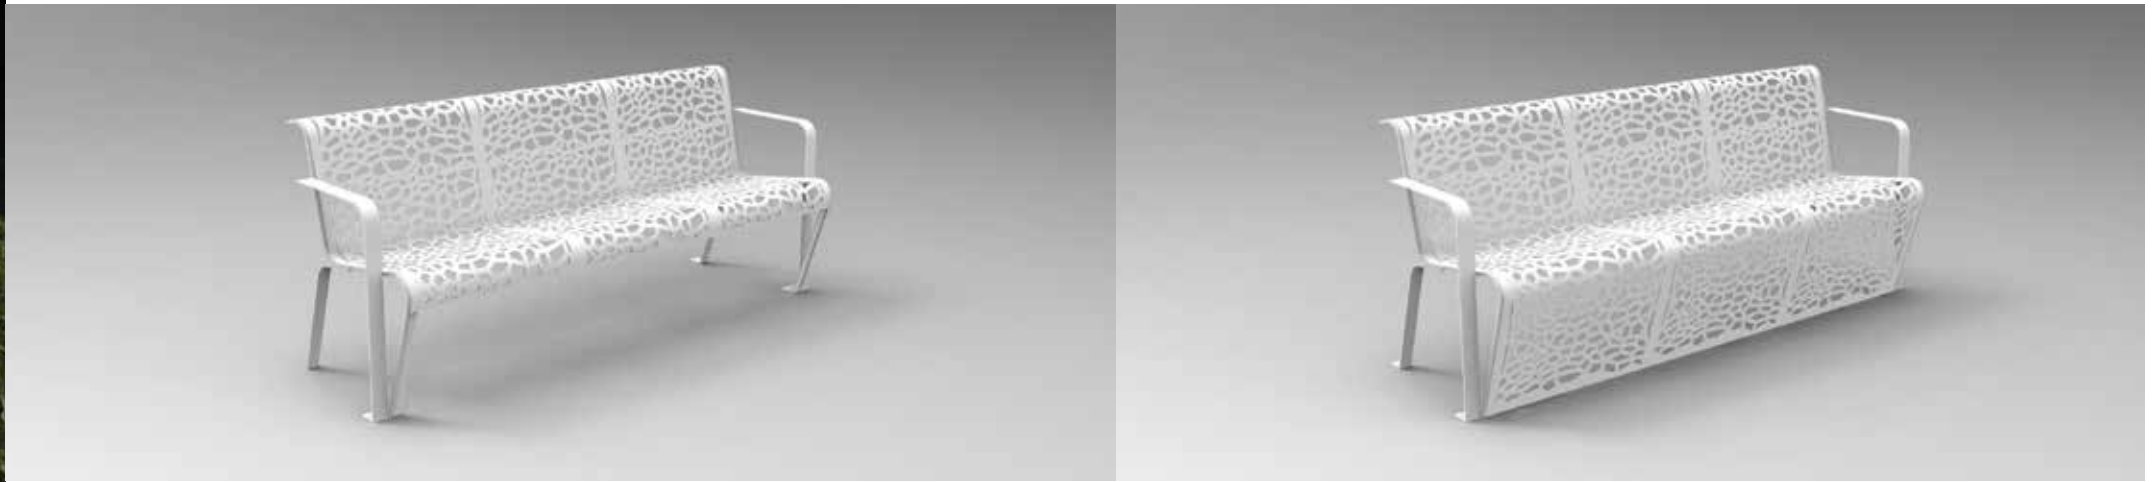

Bench of great charm, with elegant lines and sinuous.

An aluminum sheet 5mm thickness laser-cut and curved to create a sinuous, that in the long version start from the ground.

Even the short version, classic, creates shadow effects projected on the ground.

The supports and armrests 10mm thickness aluminum give solidity and lightness at the same time.

Epoxy powder coated and kiln enamelled in white.

*technical data*